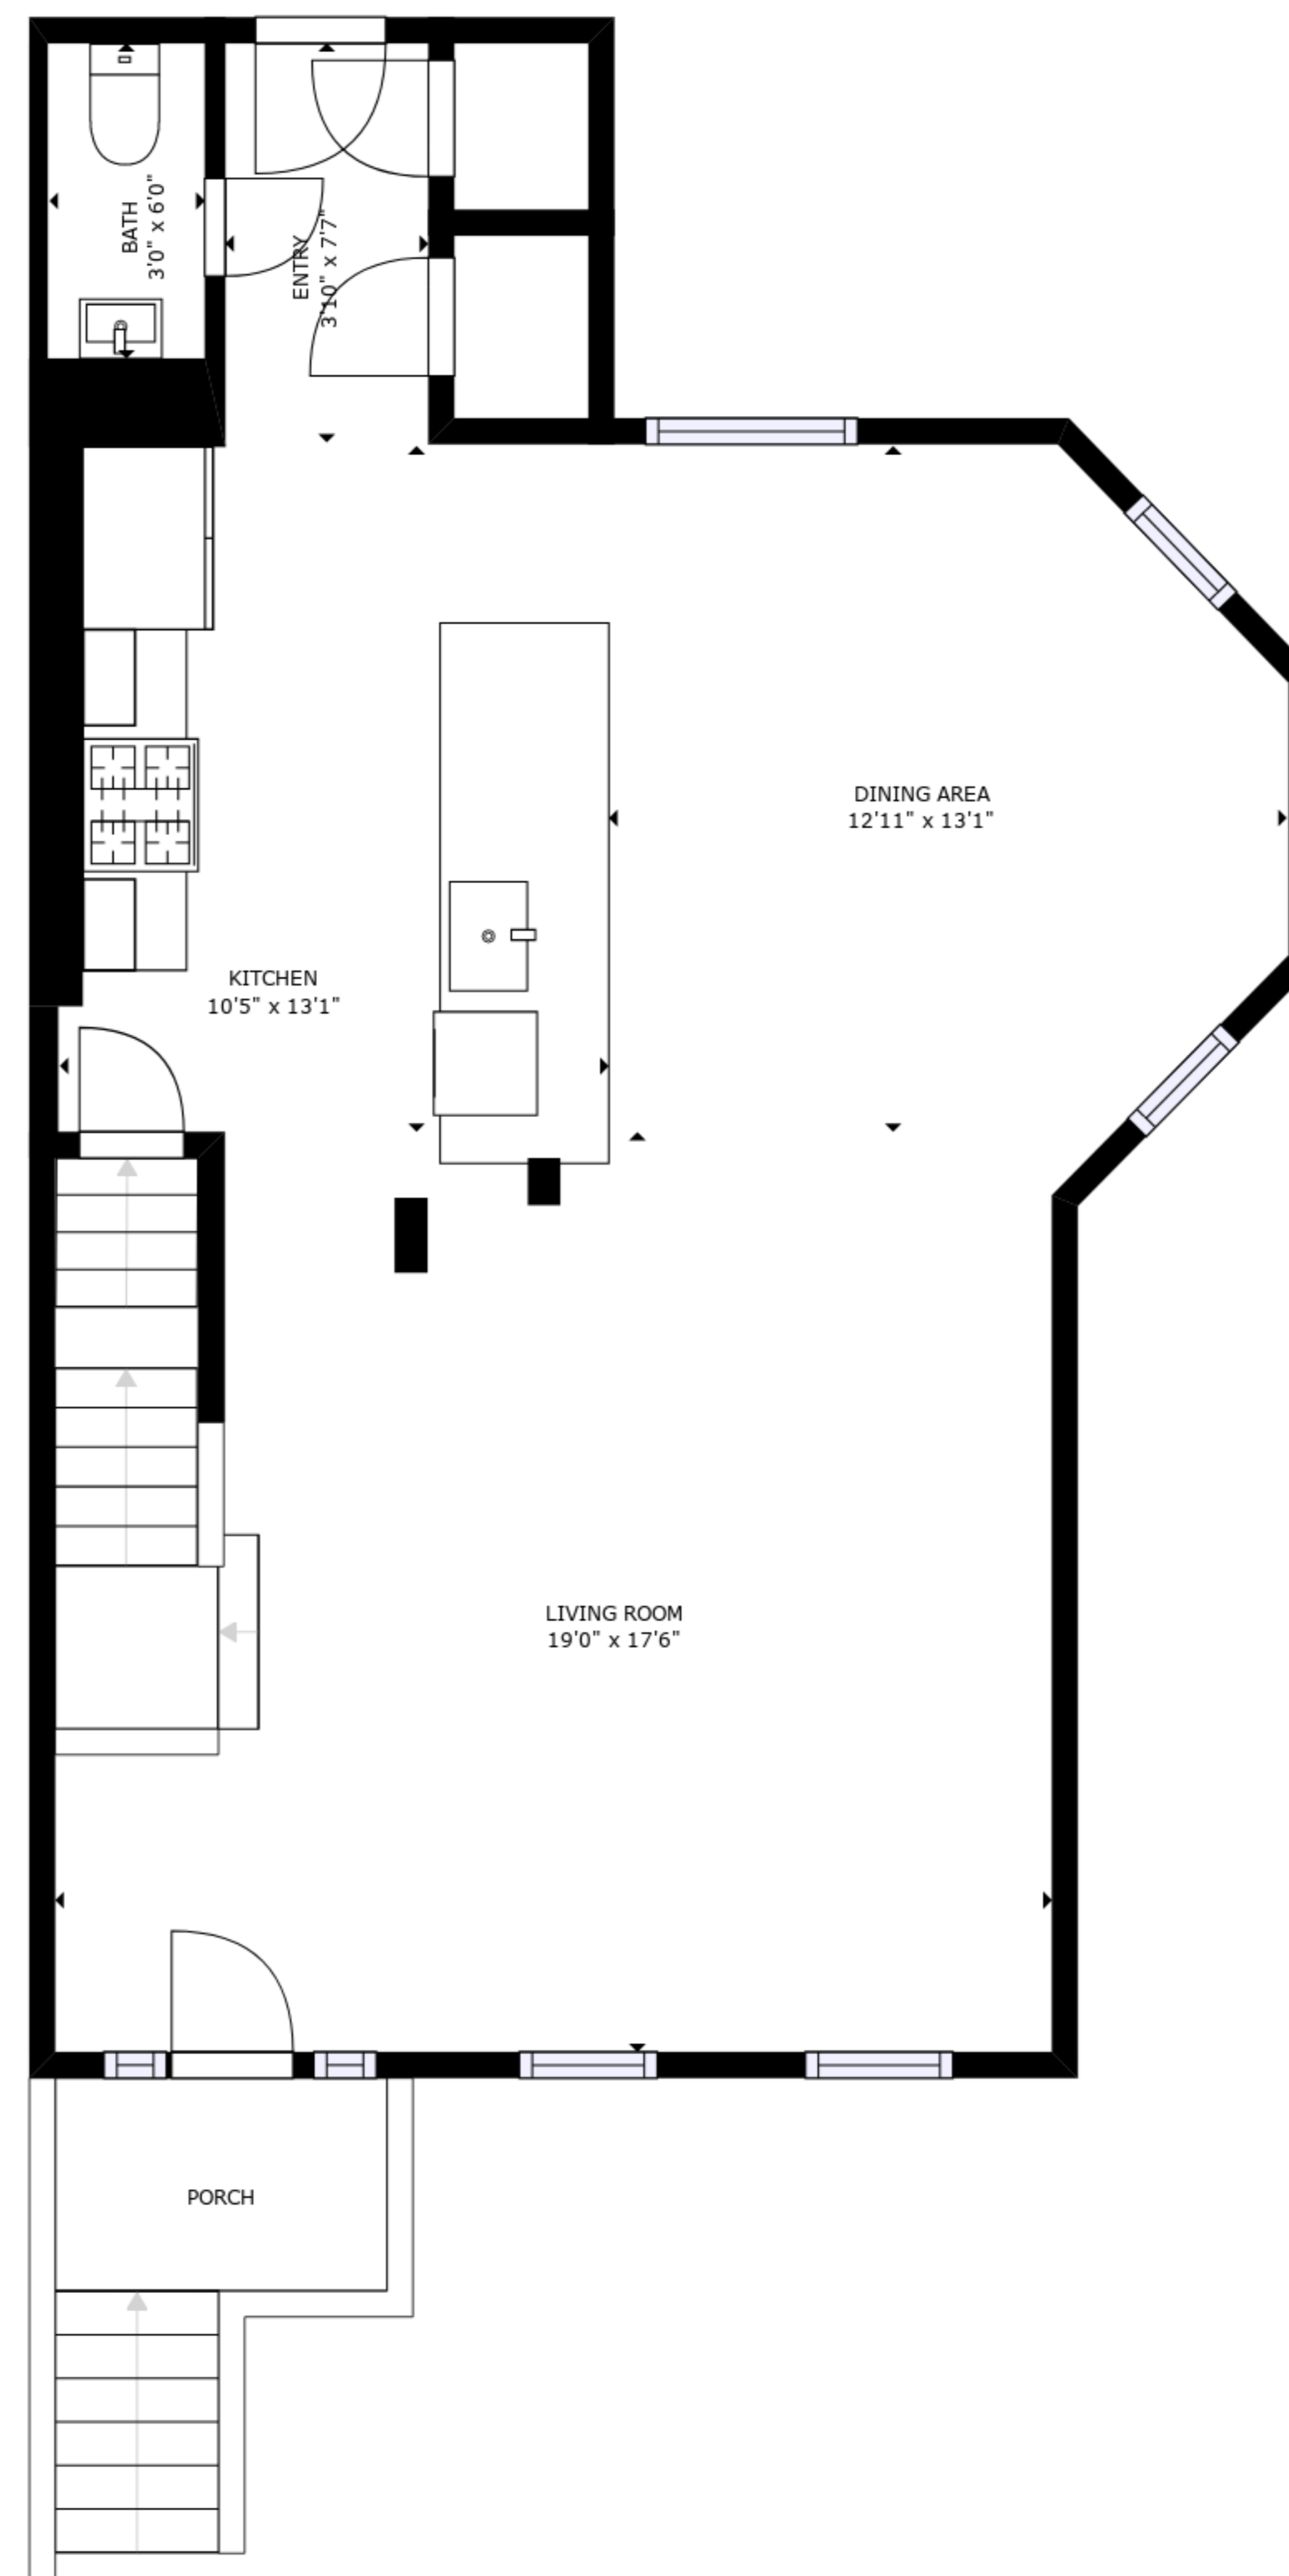

FLOOR 1

FLOOR 2

FLOOR 3

GROSS INTERNAL AREA
 FLOOR 1: 556 sq. ft, FLOOR 2: 698 sq. ft
 FLOOR 3: 621 sq. ft, EXCLUDED AREAS:
 PORCH: 26 sq. ft
 TOTAL: 1875 sq. ft

SIZES AND DIMENSIONS ARE APPROXIMATE, ACTUAL MAY VARY.